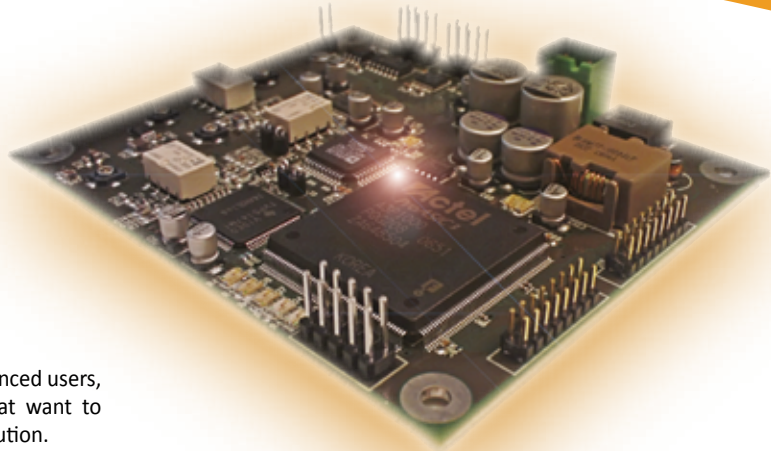

LYYN HAWK BOARD™ INTEGRATION KIT

The LYYN Inside™ solution for analog video

PAL/NTSC integration board

LYYN Inside™

The LYYN Hawk Board™ is the ideal solution for advanced users, product manufacturers and system integrators that want to have lynnification fully integrated into their own solution.

Simple integration

The kit contains all the necessary parts for simple plug-and-play integration. You connect your video either to the board's micro connectors or to the included standard BNC connector card. The board can be controlled by the manual control panel included or by software over a standard RS232/485 serial interface.

Standard control panel for manual control

A thin "membrane" panel is included, which can be mounted and sealed to a flat

surface with the adhesive backing. If the application requires a watertight seal LYYN recommends extra mechanical mounting. The panel is connected to the LYYN Hawk Board with a flat cable (included).

User controls

- on/off
- lynnification:
 - level
 - window position
 - window size

Software control

The Hawk Board can be controlled remotely through a standard RS232/485 serial interface over a flat cable connector. A simple standard communications program, like "HyperTerminal" in Windows or "QuickTerm" in Mac OS X, can be used to send ASCII text-based commands. You can also write scripts and software on your own control platform for a more integrated solution.